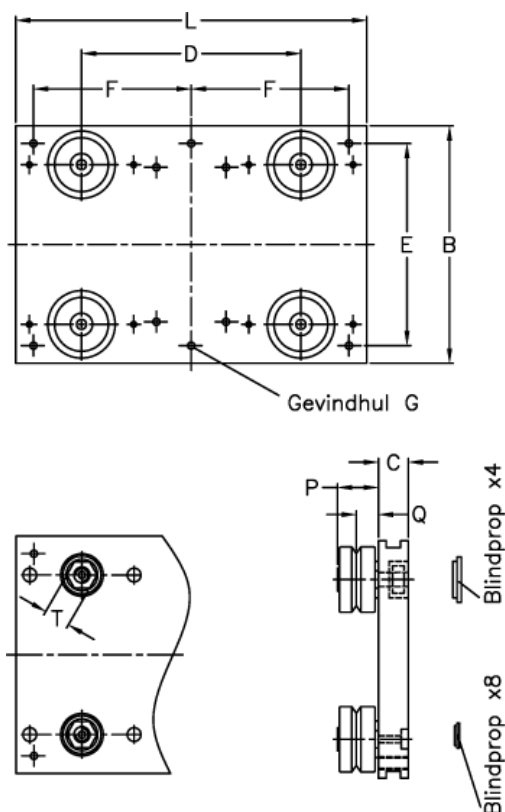

Article number: 057113035150100

Description: Hepco GV3 carriage AU 35 25 L150

## Measures

B	= 95	K	= 18.0
C	= 12.50	L	= 150
d	= 90	P	= 16.6
E	= 80	Q	= 9.00
F	= 130	Threaded hole G = 4 x M6	
For bearing	= 25		
For slide	= S/NS 35		
H	= 88.5		